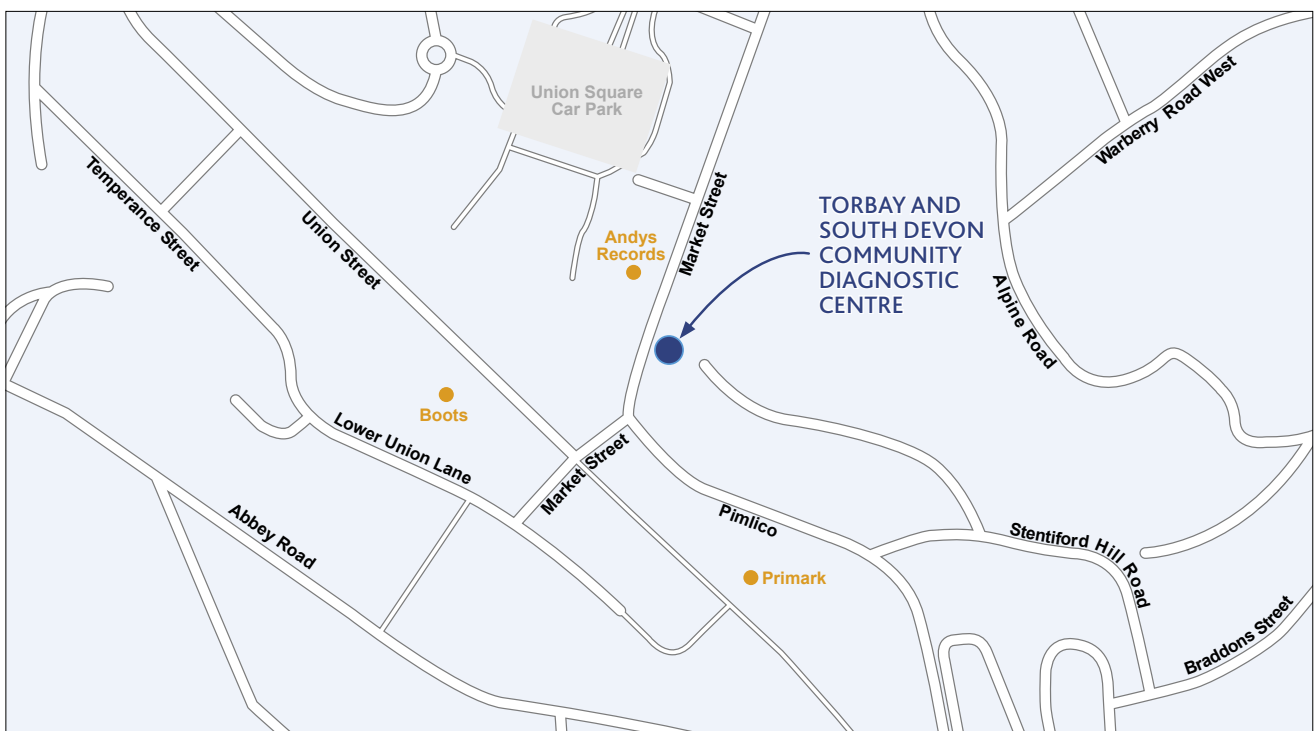

HOW TO FIND TORBAY AND SOUTH DEVON COMMUNITY DIAGNOSTIC CENTRE

2 Market Street, Torquay, Devon TQ1 3AQ

You can find us at the what3words address: <https://what3words.com/vines.steep.scans>
Simply search the link, then tap 'Navigate' and select 'Google Maps'

BY ROAD

There are 3 disabled parking spaces available directly outside of the Centre (max 4 hours), but there is no dedicated patient parking. There are parking meters on Market Street that can be used for appointments. Union Square Shopping Centre (TQ1 3BB), Shoppers Car Park (TQ2 5PN) and Lower Union Lane (TA2 5PN) also provide pay and display parking.

There is also a taxi rank on the Harbour - 10 min walk away.

BY BUS

The Stagecoach 35A stops directly outside of the Centre. Buses 12, 22 and 31 also go through the town centre, providing easy access.

BY RAIL

There are two local train stations – Torquay and Torre. Both are approximately 25 minutes walk from the Community Diagnostic Centre.